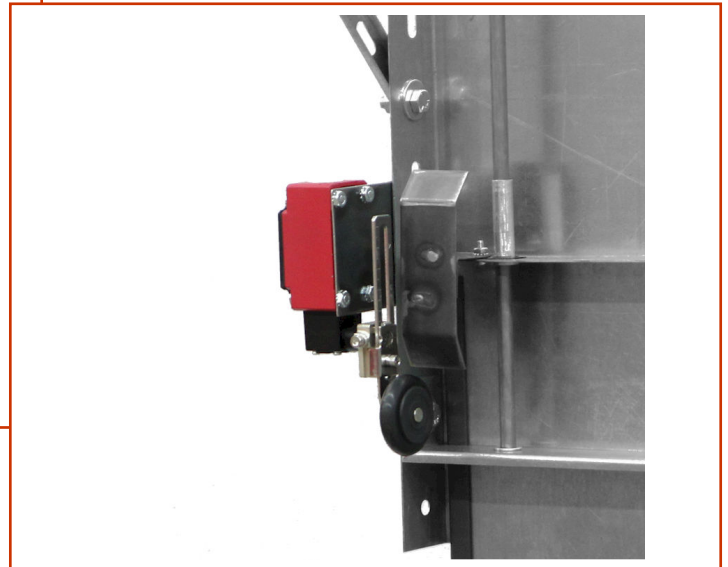

# ELEVATOR CAB RETRACTABLE TOE GUARD

Full extension

Full retraction

- 16 Gauge galvanized steel
- 42" Wide
- 48" High, full extension
- 14-1/2" High, full retraction
- Adjustable safety switch
- Other sizes available