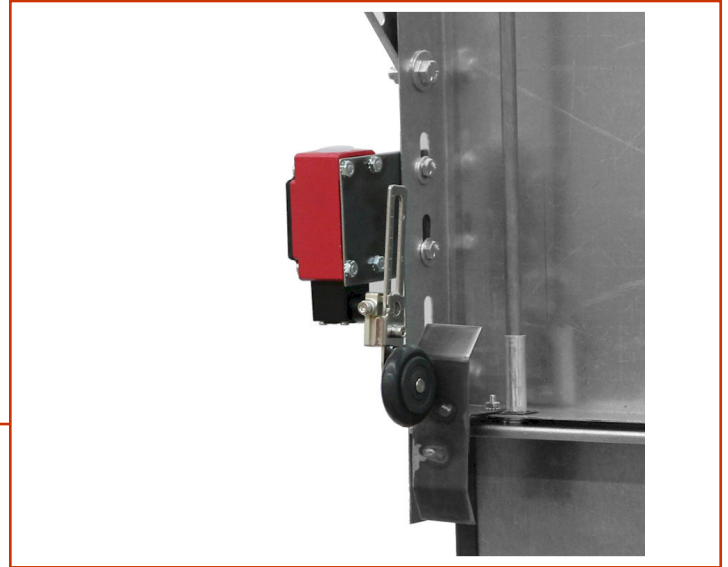

# ELEVATOR CAB RETRACTABLE TOE GUARD

Full extension

Full retraction

- 16 Gauge galvanized steel
- 42" Wide
- 48" High, full extension
- 14-1/2" High, full retraction
- Adjustable safety switch
- Other sizes available