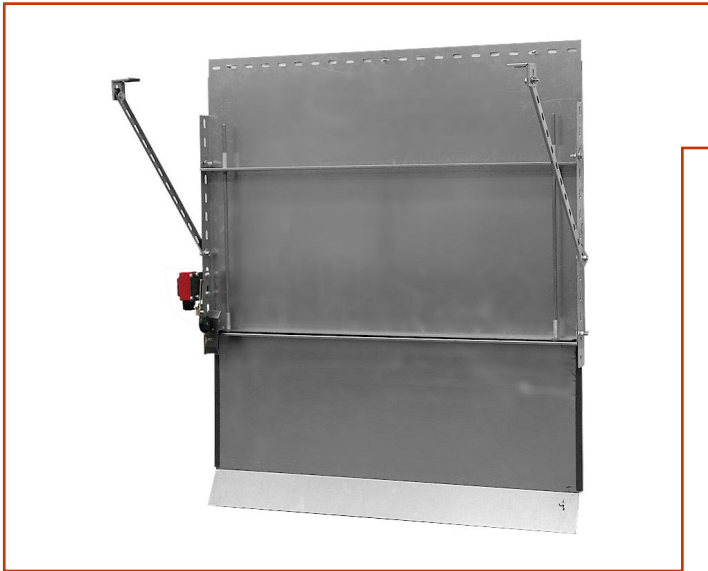

ELEVATOR CAB RETRACTABLE TOE GUARD

Full extension

Full retraction

- 16 Gauge galvanized steel
- 42" Wide
- 48" High, full extension
- 33-1/2" High, full retraction
- Adjustable safety switch
- Other sizes available