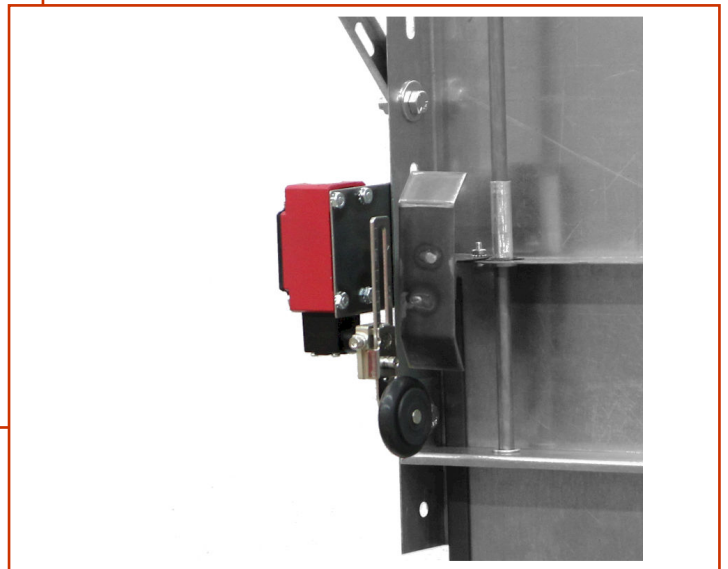

ELEVATOR CAB RETRACTABLE TOE GUARD

Full extension

Full retraction

- 16 Gauge galvanized steel
- 42" Wide
- 48" High, full extension
- 33-1/2" High, full retraction
- Adjustable safety switch
- Other sizes available